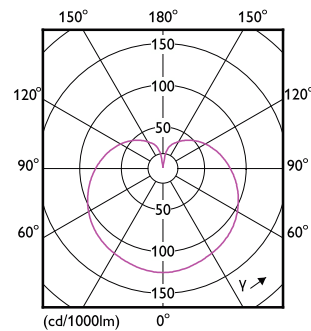

Light Distribution Diagram - CorePro lustre ND 2.8-25W E27 827 P45 FR